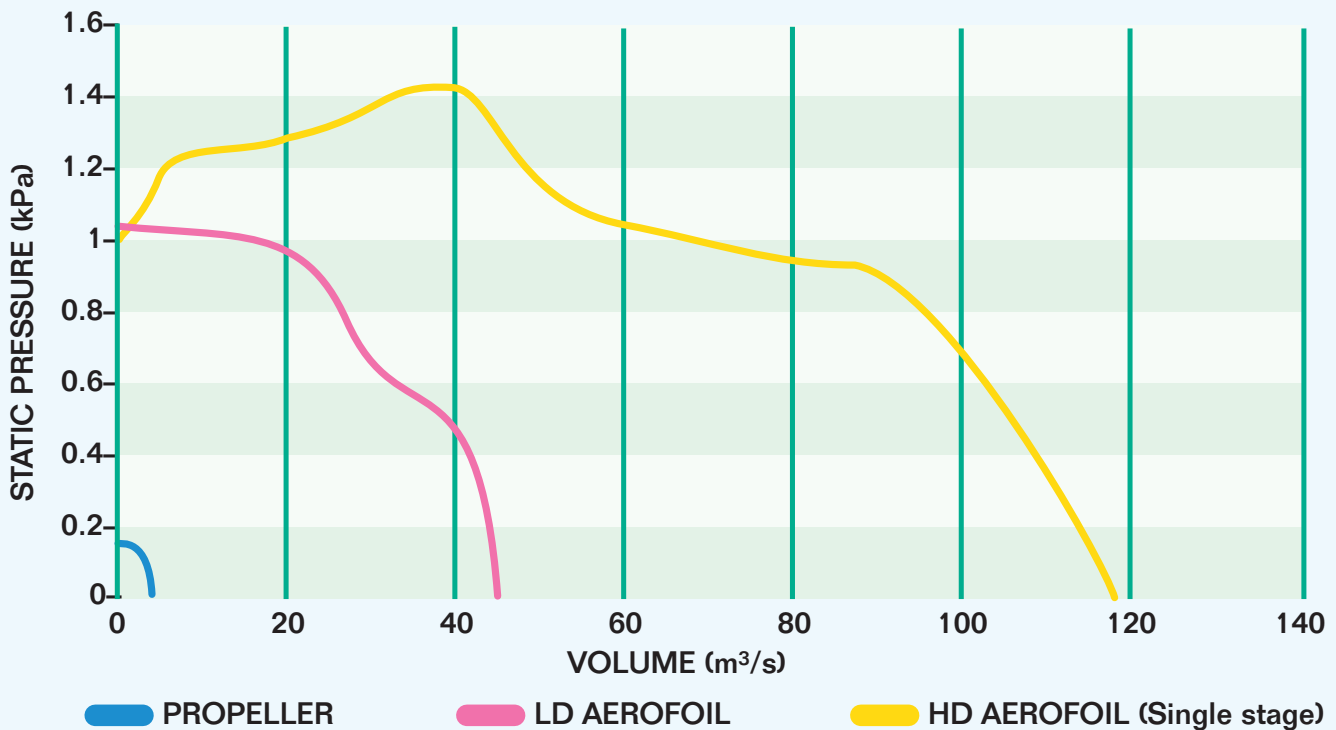

AXIAL FANS

FAN RANGE GUIDE